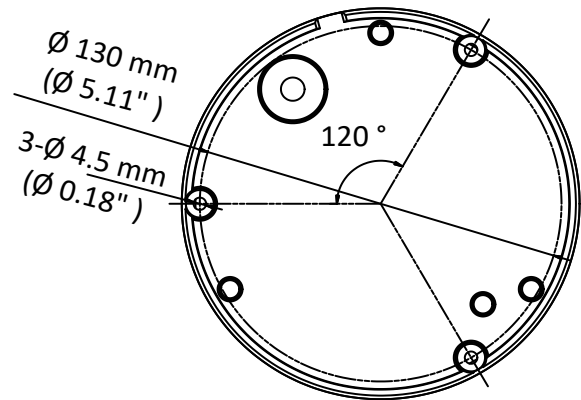

THC-D340-VF 4 MP EXIR VF Dome Camera

Key Features

- 4 MP high-performance CMOS
- 2560 × 1440 resolution
- 2.8 mm to 12 mm vari-focal lens
- Day/Night switch
- EXIR 2.0, smart IR, up to 40 m IR distance
- 4 in 1 video output (switchable TVI/AHD/CVI/CVBS)
- IP66, IK10

Specifications

Camera	
Image Sensor	4 MP CMOS image sensor
Signal System	PAL/NTSC
Resolution	2560 (H) × 1440 (V)
Min. Illumination	0.01 Lux@(F1.2, AGC ON), 0 Lux with IR
Shutter Time	1/25 (1/30) s to 1/50,000 s
Lens	2.8 mm to 12 mm
Horizontal Field of View	108.4° to 32.6°
Lens Mount	Φ14
Day & Night	IR cut filter
Angle Adjustment	Pan: 0° to 355°, Tilt: 0° to 75°, Rotation: 0° to 355°
Synchronization	Internal synchronization
Video Frame Rate	PAL: 4 MP@12.5fps, 4 MP@25fps, 1080p@25fps NTSC: 4 MP@15fps, 4 MP@30fps, 1080p@30fps
Menu	
AGC	High/Medium/Low/Off
D/N Mode	Auto/Color/BW (Black and White)
BLC	Support
DWDR	Support
Language	English
Functions	Brightness, Sharpness, DNR, Mirror, Smart IR
Interface	
Video Output	1 HD analog output
Switch Button	TVI/AHD/CVI/CVBS
General	
Operating Conditions	-40 °C to 60 °C (-40 °F to 140 °F), Humidity: 90% or less (non-condensation)
Power Supply	12 VDC ±15%
Power Consumption	Max. 4.4 W
Protection Level	IP66, IK10
Material	Metal
IR Range	Up to 40 m
Dimensions	Ø 130 mm × 143 mm (5.11" × 5.62")
Weight	630 g (1.39 lb.)

Order Model

THC-D340-VF

Dimension

Accessories

DS-1273ZJ-140-DM45
Wall Mount

DS-1275ZJ-SUS
Vertical Pole Mount

DS-1276ZJ-SUS
Corner Mount

DS-1271ZJ-140-DM45
Pendant Mount