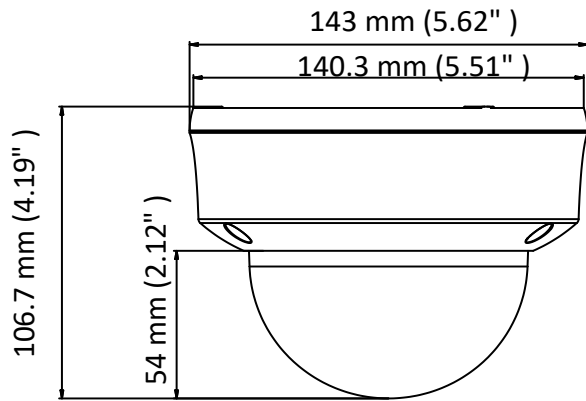

THC-D340-VF 4 MP EXIR VF Dome Camera

Key Features

- 4 MP high-performance CMOS
- 2560 × 1440 resolution
- 2.8 mm to 12 mm vari-focal lens
- Day/Night switch
- EXIR 2.0, smart IR, up to 40 m IR distance
- 4 in 1 video output (switchable TVI/AHD/CVI/CVBS)
- IP66, IK10

Specifications

Camera	
Image Sensor	4 MP CMOS image sensor
Signal System	PAL/NTSC
Resolution	2560 (H) × 1440 (V)
Min. Illumination	0.01 Lux@(F1.2, AGC ON), 0 Lux with IR
Shutter Time	1/25 (1/30) s to 1/50,000 s
Lens	2.8 mm to 12 mm
Horizontal Field of View	108.4° to 32.6°
Lens Mount	Φ14
Day & Night	IR cut filter
Angle Adjustment	Pan: 0° to 355°, Tilt: 0° to 75°, Rotation: 0° to 355°
Synchronization	Internal synchronization
Video Frame Rate	PAL: 4 MP@12.5fps, 4 MP@25fps, 1080p@25fps NTSC: 4 MP@15fps, 4 MP@30fps, 1080p@30fps
Menu	
AGC	High/Medium/Low/Off
D/N Mode	Auto/Color/BW (Black and White)
BLC	Support
DWDR	Support
Language	English
Functions	Brightness, Sharpness, DNR, Mirror, Smart IR
Interface	
Video Output	1 HD analog output
Switch Button	TVI/AHD/CVI/CVBS
General	
Operating Conditions	-40 °C to 60 °C (-40 °F to 140 °F), Humidity: 90% or less (non-condensation)
Power Supply	12 VDC ±15%
Power Consumption	Max. 4.4 W
Protection Level	IP66, IK10
Material	Metal
IR Range	Up to 40 m
Dimensions	Ø 130 mm × 143 mm (5.11" × 5.62")
Weight	630 g (1.39 lb.)

Order Model

THC-D340-VF

Dimension

Accessories

DS-1273ZJ-140-DM45
Wall Mount

DS-1275ZJ-SUS
Vertical Pole Mount

DS-1276ZJ-SUS
Corner Mount

DS-1271ZJ-140-DM45
Pendant Mount